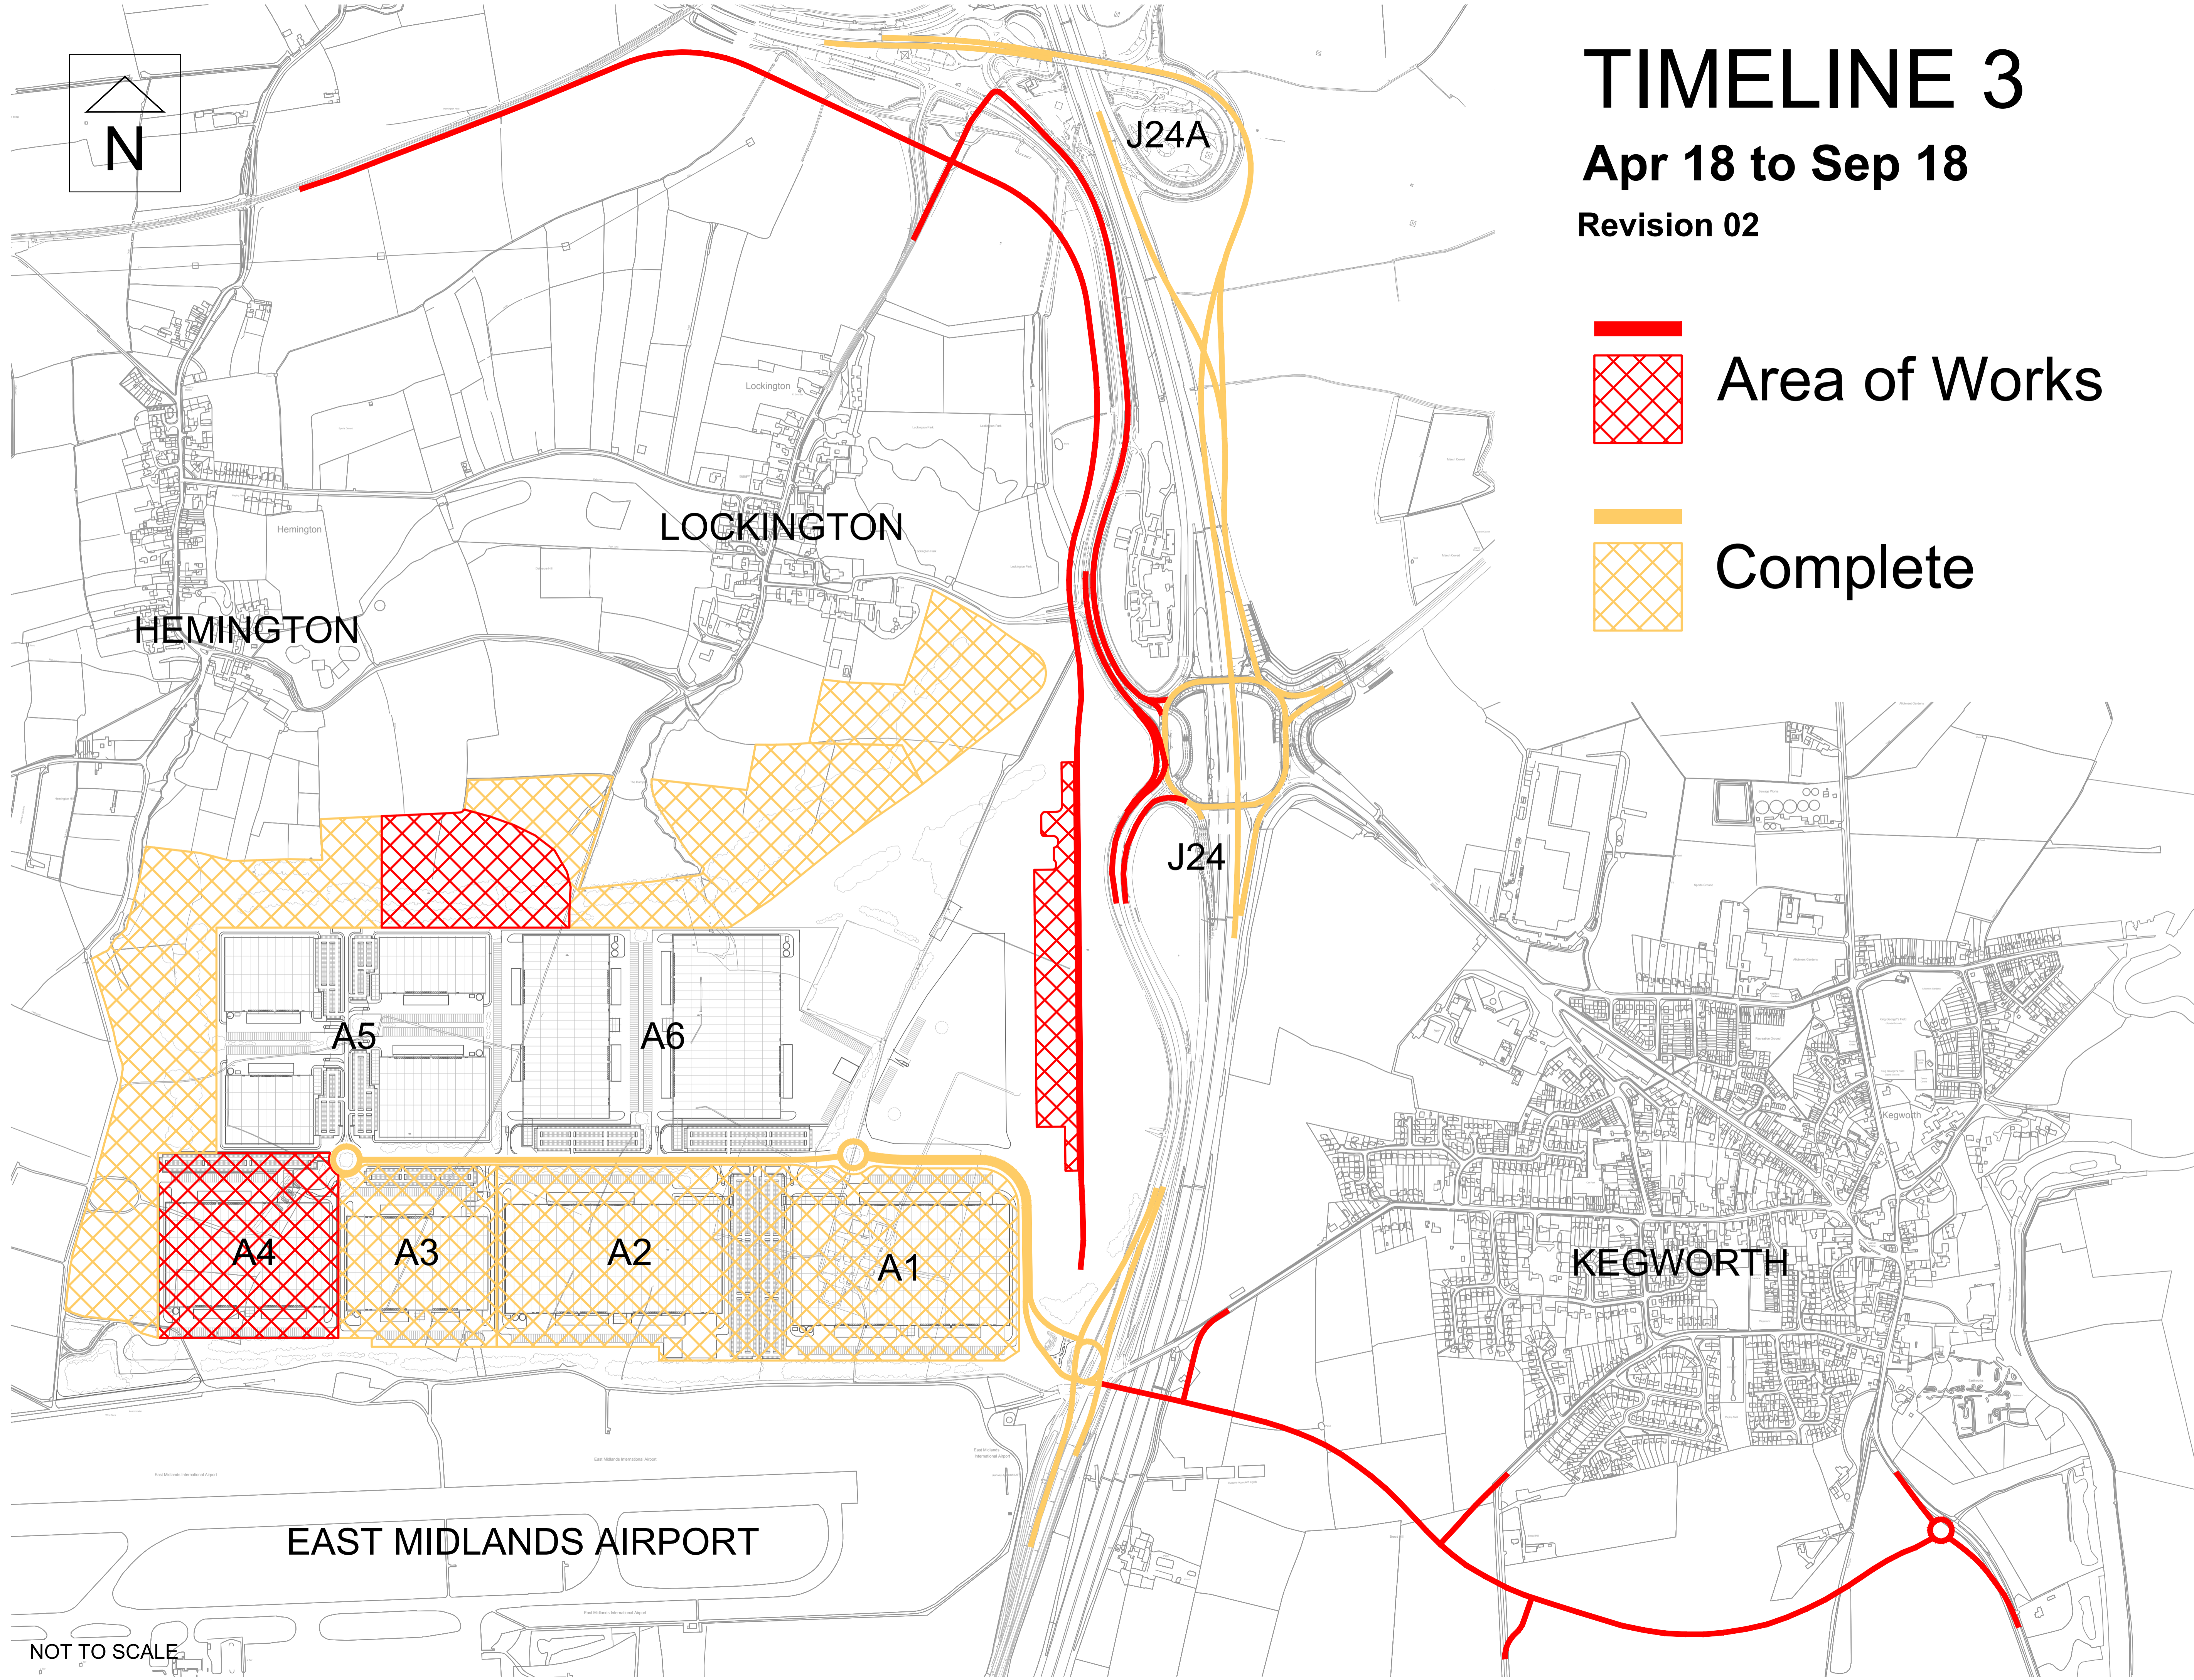

TIMELINE 3

Apr 18 to Sep 18

Revision 02

Legend:

-   Area of Works
-   Complete

NOT TO SCALE